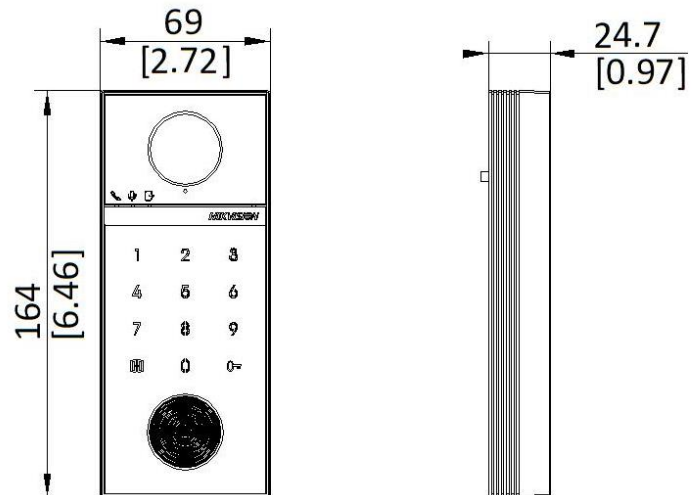

▪ **Available Model**

DS-KIS612-P

▪ **Dimension**