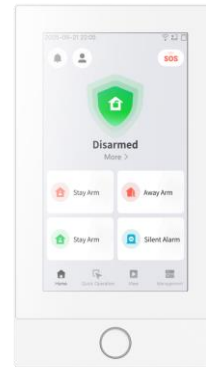

## DS-PK670W Touchscreen Keypad

- 7-inch LCD touch screen with intuitive interface for clear display and easy system control.
- Supports LAN, Wi-Fi, and bus connectivity for flexible installation.
- Supports live camera preview via Wi-Fi or LAN.
- Supports event review with verification video storage with TF card.
- Shortcut keys for quick operation and flexible relay or area control.

## ▪ Specification

<b>Event logs</b>	
Event log records	200
<b>User interface</b>	
Display	7" Colorful LCD with resolution 600*1024
Indication	1 indicator(Yellow\Green\Red)
Key button	1
<b>Authentication</b>	
PIN	4~6 digits
<b>Bus interconnection</b>	
Bus technology	Half-Duplex RS-485
Bus wiring	4-Core Alarm Cable (at least 2x0.5mm <sup>2</sup> +2x0.22mm <sup>2</sup> )
<b>Communication interfaces</b>	
LAN/Ethernet	Supported,10/100 Mbps self-adaptive
Wi-Fi	Supported,802.11b/g/n (2.4GHz)
<b>Power supply - general</b>	
Quiescent current	270mA@12VDC
Input voltage	12 VDC nominal (9~24 VDC),powered by bus
Max. current	400mA@12VDC
<b>Relay output</b>	
Relay output	NA
<b>Environmental</b>	
Operating temperature	-10°C to 50°C
Storage temperature	-10°C to 50°C
Relative humidity	10%-90% non-condensing
<b>Physical</b>	
Dimension (W × H × D)	122mmx218.7mmx27mm
Weight	400g
Installation method	Wall mounting
Tamper-proof	Front and Rear
<b>Compliance</b>	
Electrical conformity	CE,CB
EN 50131	Security Grade 2,Environmental Class II
<b>Indication</b>	
LED indication	Supported
<b>Hardware features</b>	
SD card	FAT32 up to 128G
Loudspeaker	Supported
Mic	Reserved
Debug port	2
<b>General</b>	
Application scenario	Indoor
Shell material	Plastic
Color	White or Black