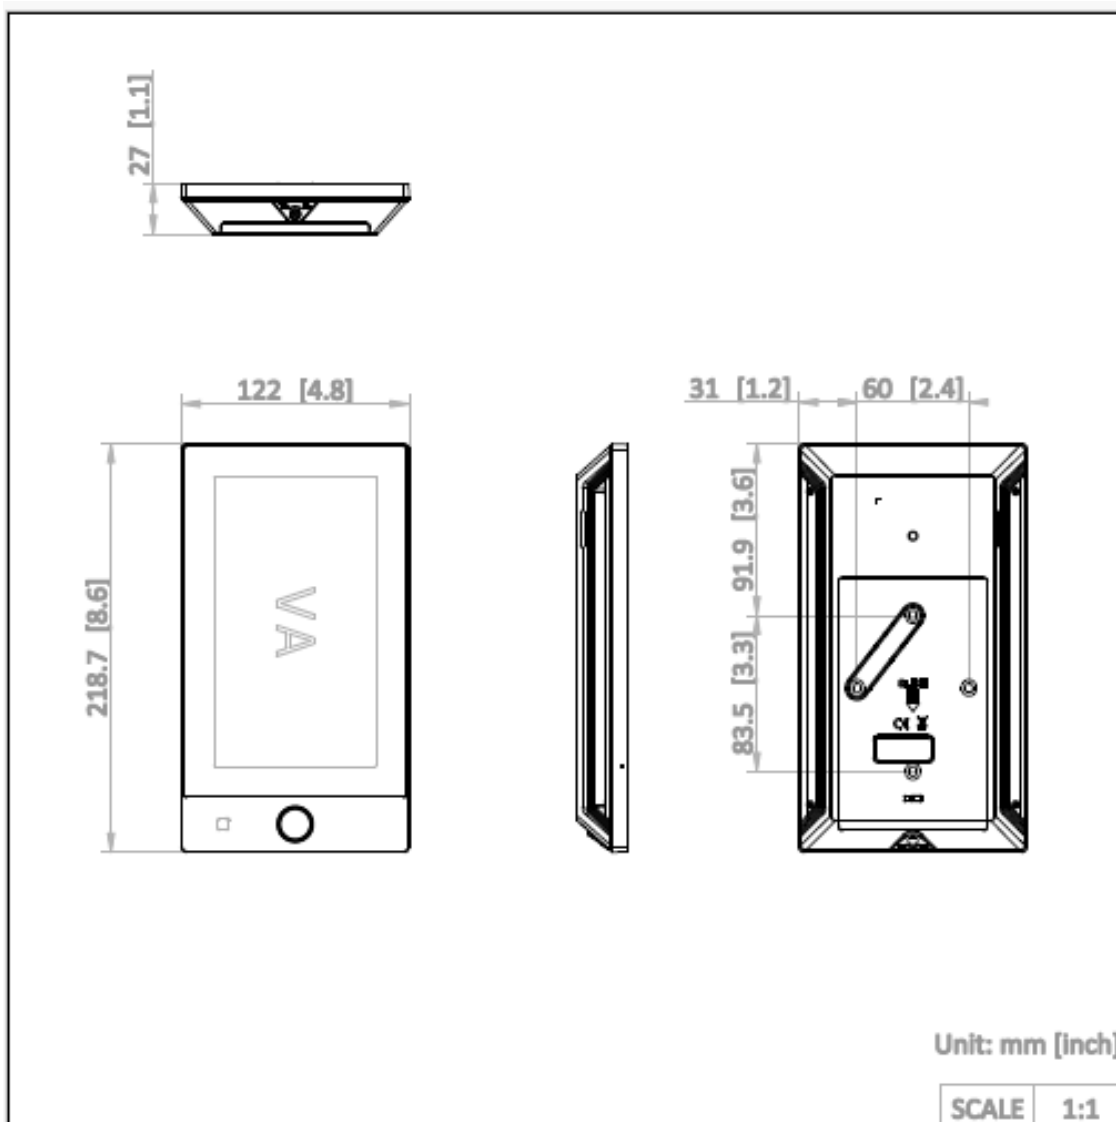

## DS-PK670W Touchscreen Keypad

- 7-inch LCD touch screen with intuitive interface for clear display and easy system control.
- Supports LAN, Wi-Fi, and bus connectivity for flexible installation.
- Supports live camera preview via Wi-Fi or LAN.
- Supports event review with verification video storage with TF card.
- Shortcut keys for quick operation and flexible relay or area control.

## ▪ Specification

<b>Event logs</b>	
Event log records	200
<b>User interface</b>	
Display	7" Colorful LCD with resolution 600*1024
Indication	1 indicator(Yellow\Green\Red)
Key button	1
<b>Authentication</b>	
PIN	4~6 digits
<b>Bus interconnection</b>	
Bus technology	Half-Duplex RS-485
Bus wiring	4-Core Alarm Cable (at least 2x0.5mm <sup>2</sup> +2x0.22mm <sup>2</sup> )
<b>Communication interfaces</b>	
LAN/Ethernet	Supported,10/100 Mbps self-adaptive
Wi-Fi	Supported,802.11b/g/n (2.4GHz)
<b>Power supply - general</b>	
Quiescent current	270mA@12VDC
Input voltage	12 VDC nominal (9~24 VDC),powered by bus
Max. current	400mA@12VDC
<b>Relay output</b>	
Relay output	NA
<b>Environmental</b>	
Operating temperature	-10°C to 50°C
Storage temperature	-10°C to 50°C
Relative humidity	10%-90% non-condensing
<b>Physical</b>	
Dimension (W × H × D)	122mmx218.7mmx27mm
Weight	400g
Installation method	Wall mounting
Tamper-proof	Front and Rear
<b>Compliance</b>	
Electrical conformity	CE,CB
EN 50131	Security Grade 2,Environmental Class II
<b>Indication</b>	
LED indication	Supported
<b>Hardware features</b>	
SD card	FAT32 up to 128G
Loudspeaker	Supported
Mic	Reserved
Debug port	2
<b>General</b>	
Application scenario	Indoor
Shell material	Plastic
Color	White or Black

▪ Dimension