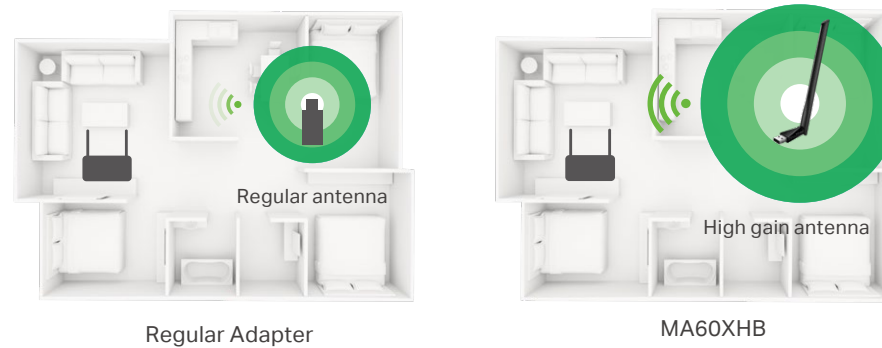

AX900 High Gain Wi-Fi 6 Bluetooth USB Adapter

Model: MA60XHB

// Highlights

- 600 Mbps (5 GHz) + 287 Mbps (2.4 GHz) Dual Band Wi-Fi†
- Reliable Bluetooth 5.3
- High Performance Antenna
- Pre-Loaded Internal Driver

// Boost Wireless Range with High Gain Antenna

A high gain antenna reaches your router from farther with more precise directional range, sustaining faster and more stable wireless connections.

// Faster and Further Bluetooth 5.3

Physical Specifications

Interface	Dimensions (W x D x H)	Antenna
USB 2.0	57.8 × 16.8 × 173.4 mm (2.28 × 0.66 × 6.83 inches)	1 × External High Performance Antenna

Others

System Requirements

Windows 11/10

Environment