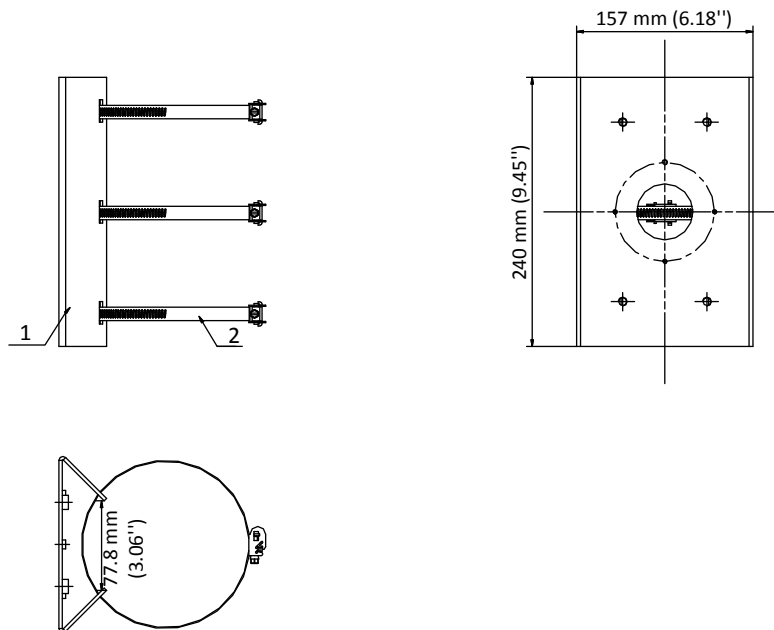

DS-2904ZJ

Vertical Pole Mount

Feature

- Suit for different size of poles
- With high reliability and flexibility
- Applied to both indoor and outdoor conditions

Dimension

Available Model

DS-2904ZJ

Parameter

Model	DS-2904ZJ
Parameters	Vertical Pole Mount
Appearance	Hikvision White
Material	Q235, SUS304
Dimension	240 mm × 157 mm × 43 mm (9.45" × 6.18" × 1.69")
Weight	Approx. 1600 g (3.53 lb.)

Note

- The pole should be capable of supporting at least 3 times as much as the total weight of the camera and the mount.
- The maximum load capacity of the mount is 15 kg (33.08 lb.).