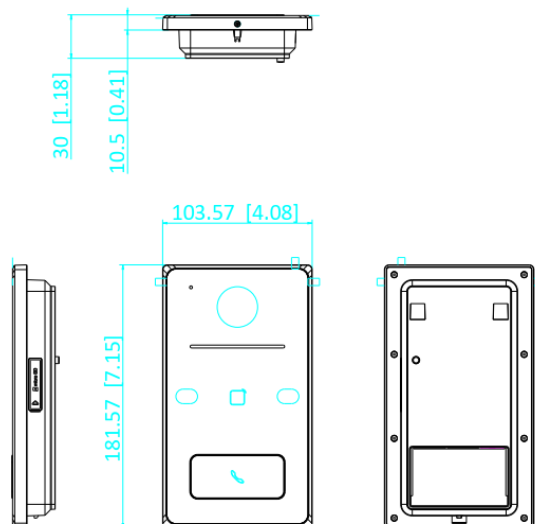

Alarm output	/
Lock control	1 relay, Max. 30 VDC 2 A
Door contact input	1
Audio output	1 external loudspeaker(Reversed)
General	
Button	1 physical button
Installation	Surface mounting
Indicator	2
Weight	Net weight: 0.190 kg Gross weight: 0.414 kg
Protective level	IP65
Working temperature	-40 °C to 53 °C (-40 °F to 127.4 °F)
Working humidity	10% to 95% (no-condensing)
Dimension (W × H × D)	181.6 mm × 103.6 mm × 29.5 mm (7.1" × 4.0" × 1.1")
Battery	/
Application environment	Outdoor
Power consumption	< 10 W
Language	English, Arabic, French (Europe), Russian, Spanish (Europe), Italian, German, Polish, Turkish, Portuguese, Portuguese (Brazil), Uzbek, Kazakh, Czech, Hungarian, Dutch, Romanian, Bulgarian, Ukrainian, Croatian, Serbian, Greek, Lithuanian, Estonian, Latvian, Norwegian, Danish, Slovenian, Slovak, Hebrew, Swedish, Finnish, Mongolian, Vietnamese, Traditional Chinese
Power supply	12 VDC, 1.5 A, IEEE802.3af, Standard PoE

▪ Available Model

DS-KV6133-WME1/Surface

▪ Dimension

Unit:mm [inch]

SCALE 1:1